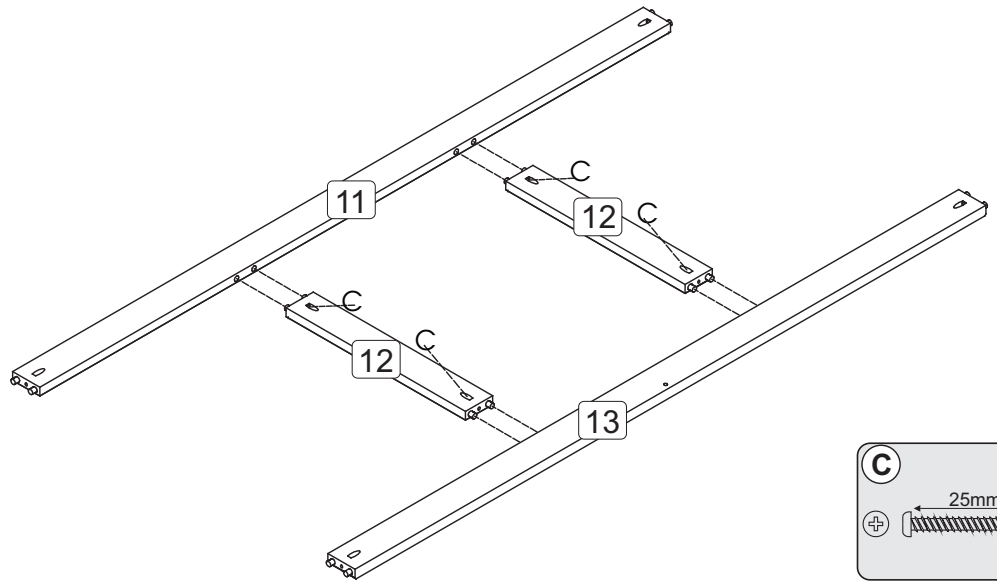

www.coreproducts.co.uk/parts

BATCH NUMBER **2015-1336**

For further advice you can telephone 01738630555

PLEASE RETAIN THIS INSTRUCTION LEAFLET FOR FUTURE REFERENCE.

01

02

03

04

05

06

07

B x04
 28mm
 Ø4,5

08

D x06
 14mm
 Ø3,5
 PRETO

09

D x06
 14mm
 Ø3,5
 PRETO