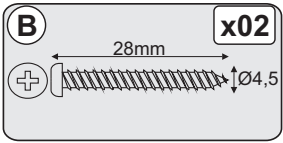

www.coreproducts.co.uk/parts

BATCH NUMBER **2015-1336**

For further advice you can telephone 01738630555

PLEASE RETAIN THIS INSTRUCTION LEAFLET FOR FUTURE REFERENCE.

01

02

03

04

05

06

07

B x04
 28mm
 Ø4,5

08

D x06
 14mm
 Ø3,5
 PRETO

09

D x06
 14mm
 Ø3,5
 PRETO