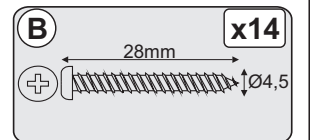

www.coreproducts.co.uk/parts

BATCH NUMBER **2015-1336**

For further advice you can telephone 01738630555

PLEASE RETAIN THIS INSTRUCTION LEAFLET FOR FUTURE REFERENCE.

01

02

03

04

05

06

07

B x04
 28mm
 Ø4,5

08

D x06
 14mm
 Ø3,5
 PRETO

09

D x06
 14mm
 Ø3,5
 PRETO