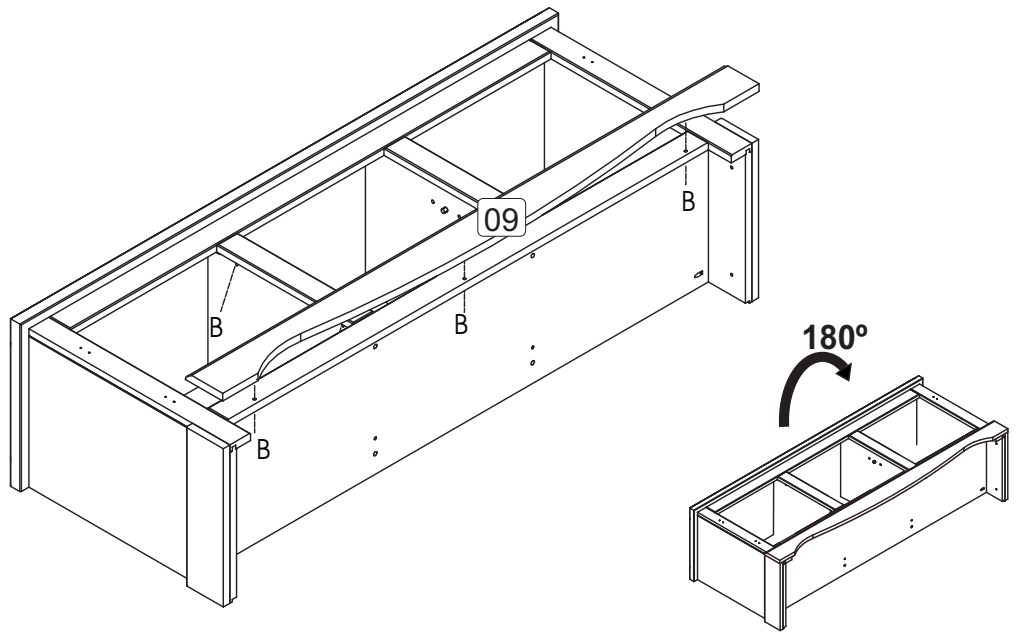

07

B x04
28mm
Ø4,5