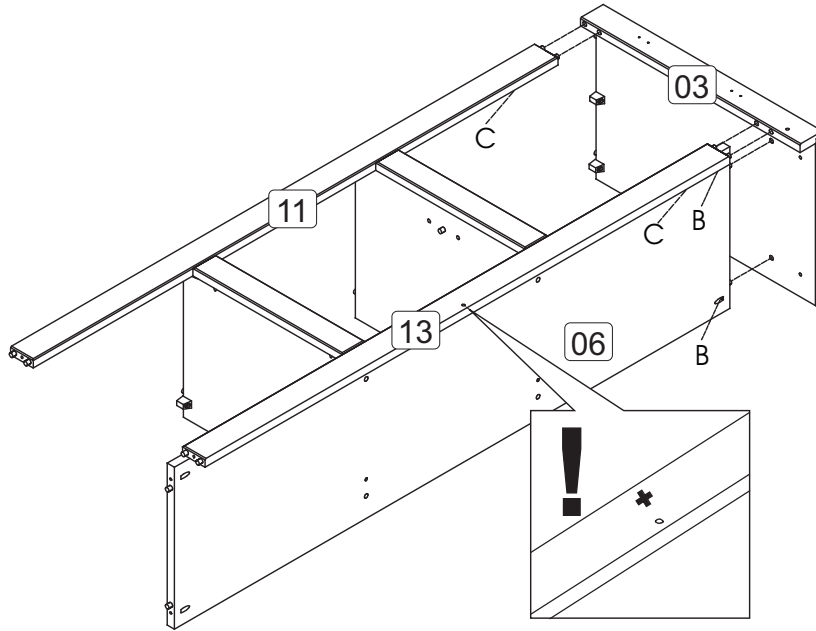

www.coreproducts.co.uk/parts

BATCH NUMBER **2015-1336**

For further advice you can telephone 01738630555

PLEASE RETAIN THIS INSTRUCTION LEAFLET FOR FUTURE REFERENCE.

01

02

03

04