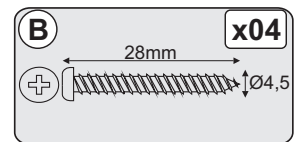

www.coreproducts.co.uk/parts

BATCH NUMBER **2015-1336**

For further advice you can telephone 01738630555

PLEASE RETAIN THIS INSTRUCTION LEAFLET FOR FUTURE REFERENCE.

01

02

03

04

05

06

07

B x04
 28mm
 Ø4,5

08

D x06
 14mm
 Ø3,5
 PRETO

09

D x06
 14mm
 Ø3,5
 PRETO